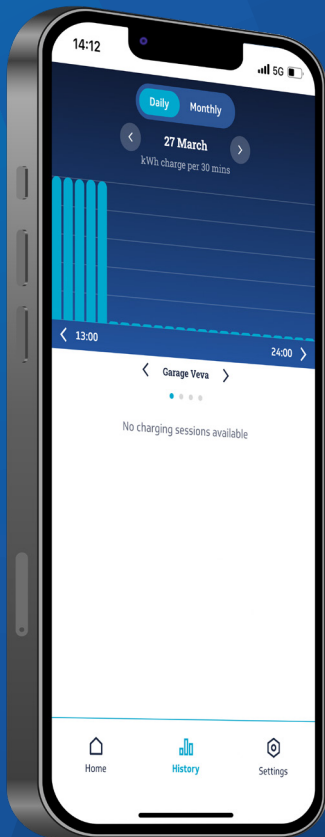

CHARGING HISTORY ANALYSIS

We make charging analysis easier. Filter by day or month and drill into how much each charge costs, the added kWh and charge duration.

FULL ACCESS AND CUSTOMISATION

With absolute access, the EV owner has the freedom to customise the charger settings according to their preferences. They can modify features such as Charging Schedules, user list, and Charger Name. Additionally, the 'Holiday Lock' mode ensures the charger's protection regardless of their location, providing them with complete control and peace of mind.