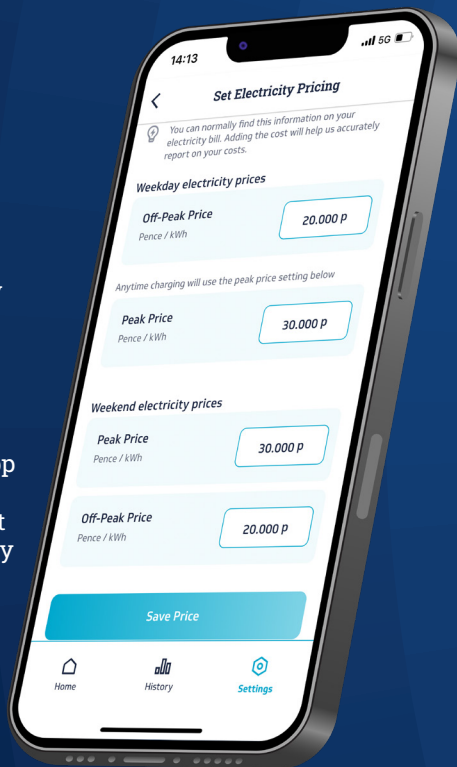

ADJUSTABLE PRICING FOR ACCURATE REPORTING

Using the Veva app, the EV owner can manually set weekday and weekend pricing, enabling accurate reporting on daily and monthly charging costs. If electricity prices fluctuate, the app allows them to easily adjust these settings at any time, ensuring they stay in control of their charging expenses.